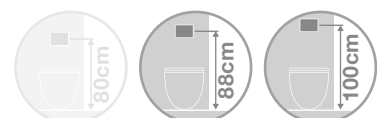

Altezza placca
Plate height